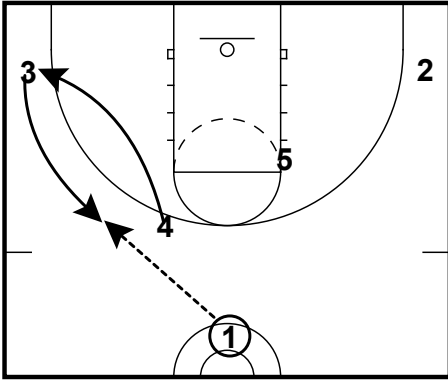

Kansas (Exchange & Middle BS)

Arsenal

Kansas (Exchange & Middle BS)
Quick Hitter

4 will sprint into an exchange with 3. 1 will pass to 3 and then ghost a ball screen to then space to corner.

Kansas (Exchange & Middle BS)
Quick Hitter

5 will follow to set middle ball screen.