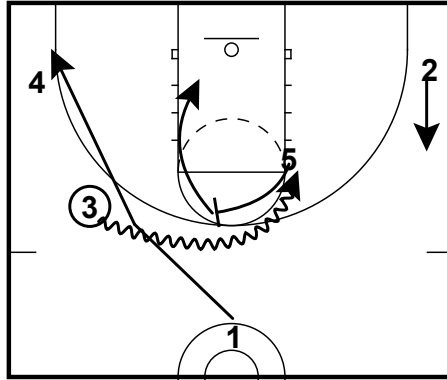

Kansas (Exchange & Middle BS)

Arsenal

Kansas (Exchange & Middle BS)
Quick Hitter

4 will sprint into an exchange with 3. 1 will pass to 3 and then ghost a ball screen to then space to corner.

Kansas (Exchange & Middle BS)
Quick Hitter

5 will follow to set middle ball screen.