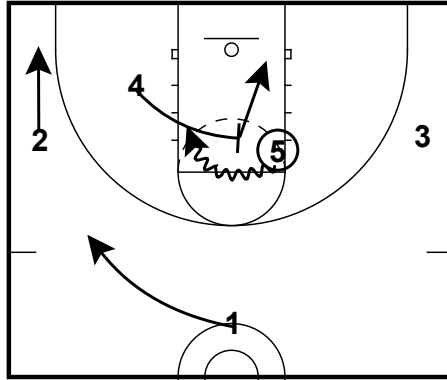

Elbow Arsenal

Elbow Quick Hitter

Floppy action with 2 and 3. 5 will then flash to elbow for the catch from 1.

Elbow Quick Hitter

4 sets ball screen for 5 (touch and go screen). 5 looks to get to basket or hit 4.