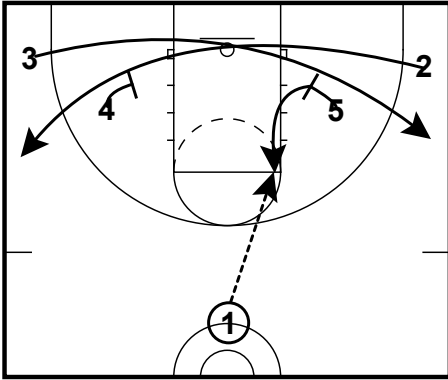

Elbow Arsenal

Elbow Quick Hitter

Floppy action with 2 and 3. 5 will then flash to elbow for the catch from 1.

Elbow Quick Hitter

4 sets ball screen for 5 (touch and go screen). 5 looks to get to basket or hit 4.