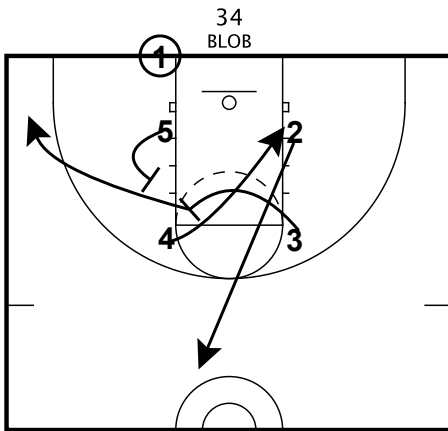

# 34 Arsenal

3 will screen for 4. 5 will screen 3 out to corner. 2 will straight cut to safety position.