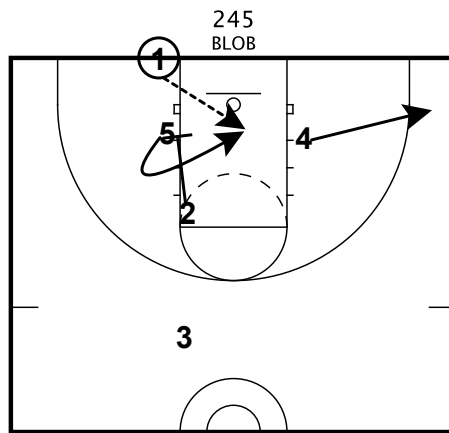

## Arsenal

2 sets back screen for 4 and then will screen for 5.

4 will space to corner if he doesn't pass from 1. 5 will curl 2's screen for lob at the rim.