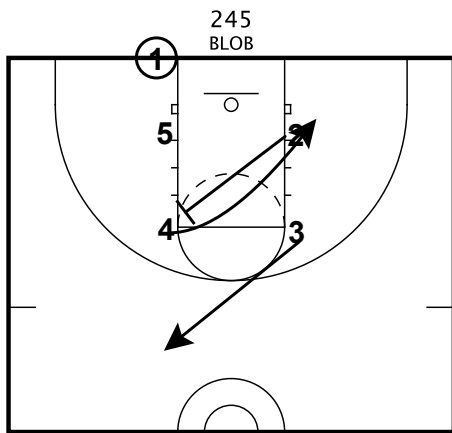

## Arsenal

2 sets back screen for 4 and then will screen for 5.

4 will space to corner if he doesn't pass from 1. 5 will curl 2's screen for lob at the rim.